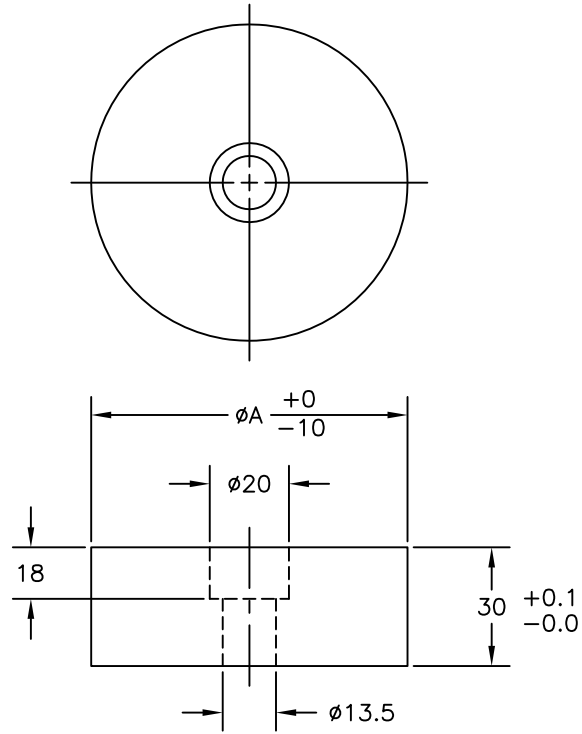

EQUALIZER BLOCK

PRINTED COPY IS UNCONTROLLED

JOLICO NO.	GMGDS REF. NUMBER	ϕA
J-449174	90.50.32-50	50
J-449173	90.50.32-75	75